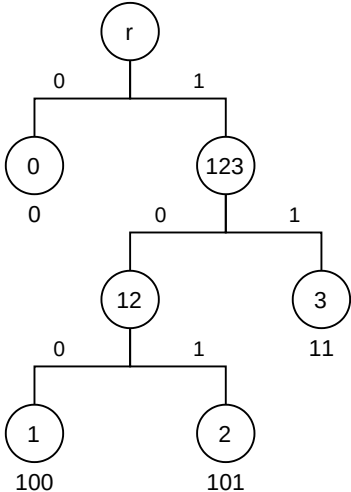

Weights	
Value	#
0	550k
3	100k
2	78k
1	62k

2-bit encoding: 1,58 Mbits
 Huffman encoding: 1,17 Mbits
 Compression rate: 74,05 %